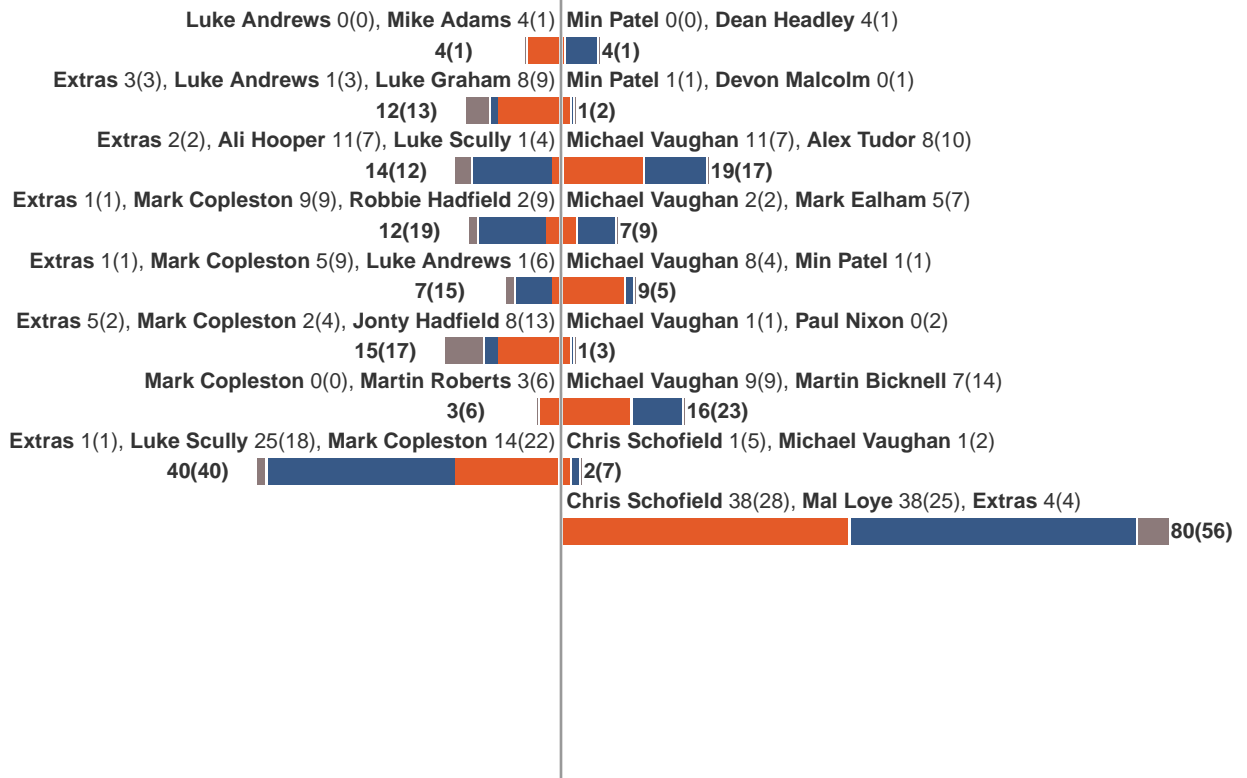

Match Partnerships

XI

Legends XI