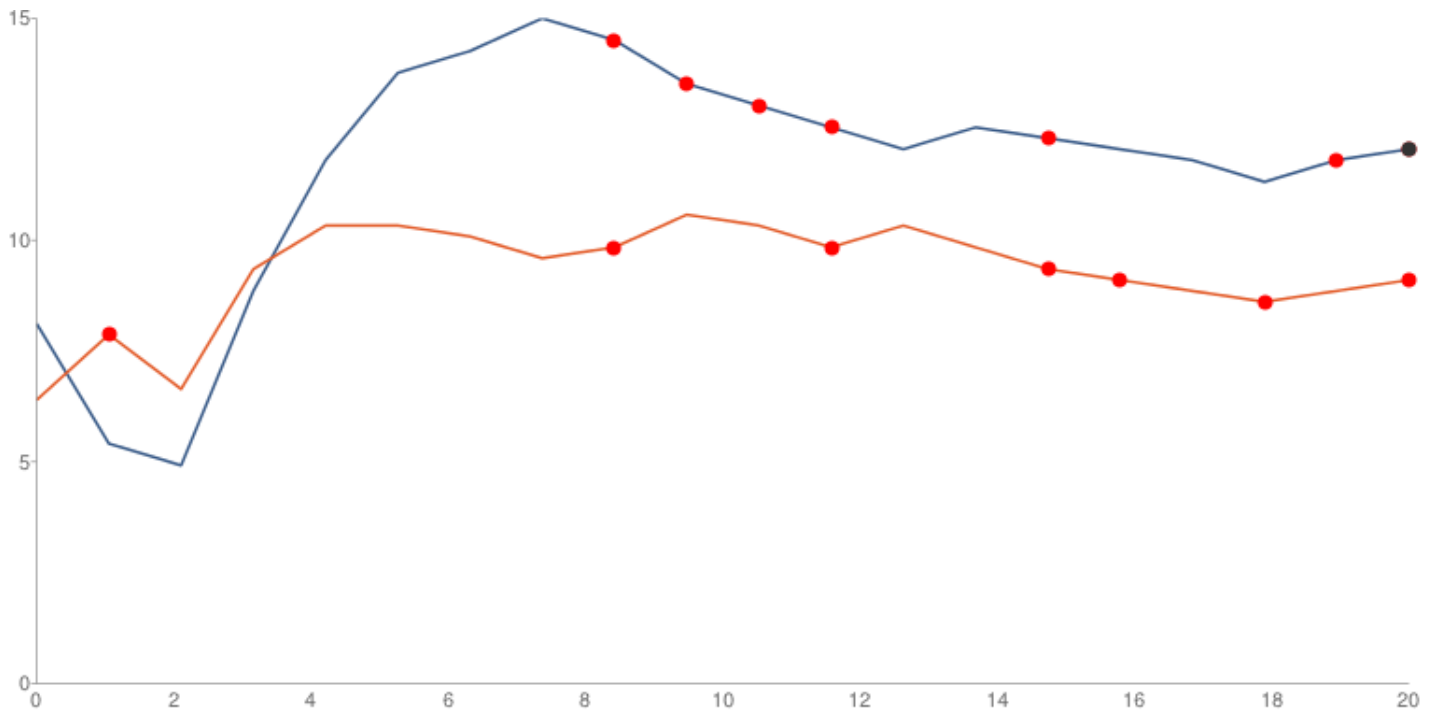

RPO

Match Partnerships

XI

Legends XI